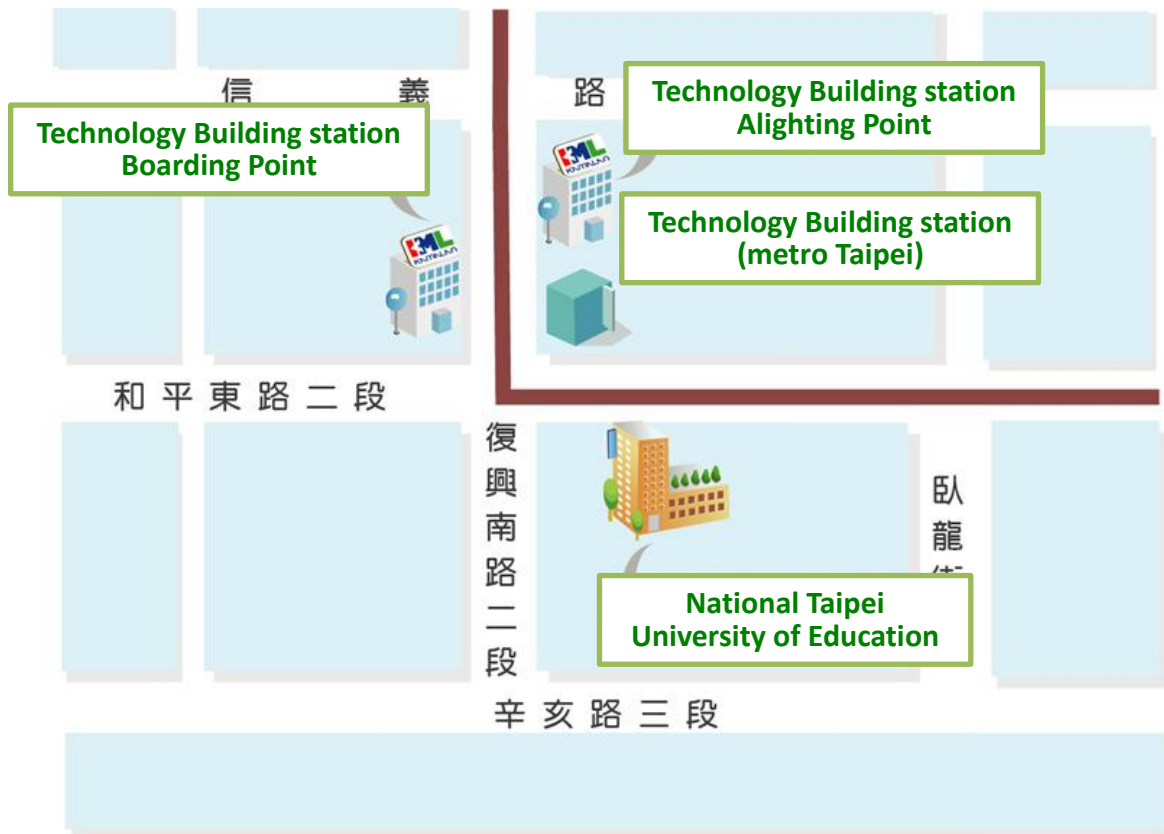

Fig. 1: Taipei Rapid Transit Wenhu line

Fig. 2: KAMALAN Bus (Technology Building station)

往羅東轉運站 To Luodong Station					
6:15	10:05	13:05	16:35	20:20	23:35
6:35	10:20	13:20	17:05	20:35	23:55
6:55	10:35	13:35	17:35	20:50	
7:15	10:50	13:50	18:05	21:05	
7:35	11:05	14:05	18:20	21:20	
7:55	11:20	14:20	18:35	21:35	
8:15	11:35	14:35	18:50	21:50	
8:35	11:50	14:50	19:05	22:00	
9:05	12:05	15:05	19:20	22:20	
9:20	12:20	15:20	19:35	22:35	
9:35	12:35	15:35	19:50	22:55	
9:50	12:50	16:05	20:05	23:15	

Fig. 3: Technology Building station to Luodong Station Time table

Fig. 4: KAMALAN Bus (Luodong Station)

臺北大眾捷運股份有限公司 版權所有
Copyright © Taipei Rapid Transit Corporation

Fig. 5: metro Taipei Wenhu line; Songshan-Xindian Line