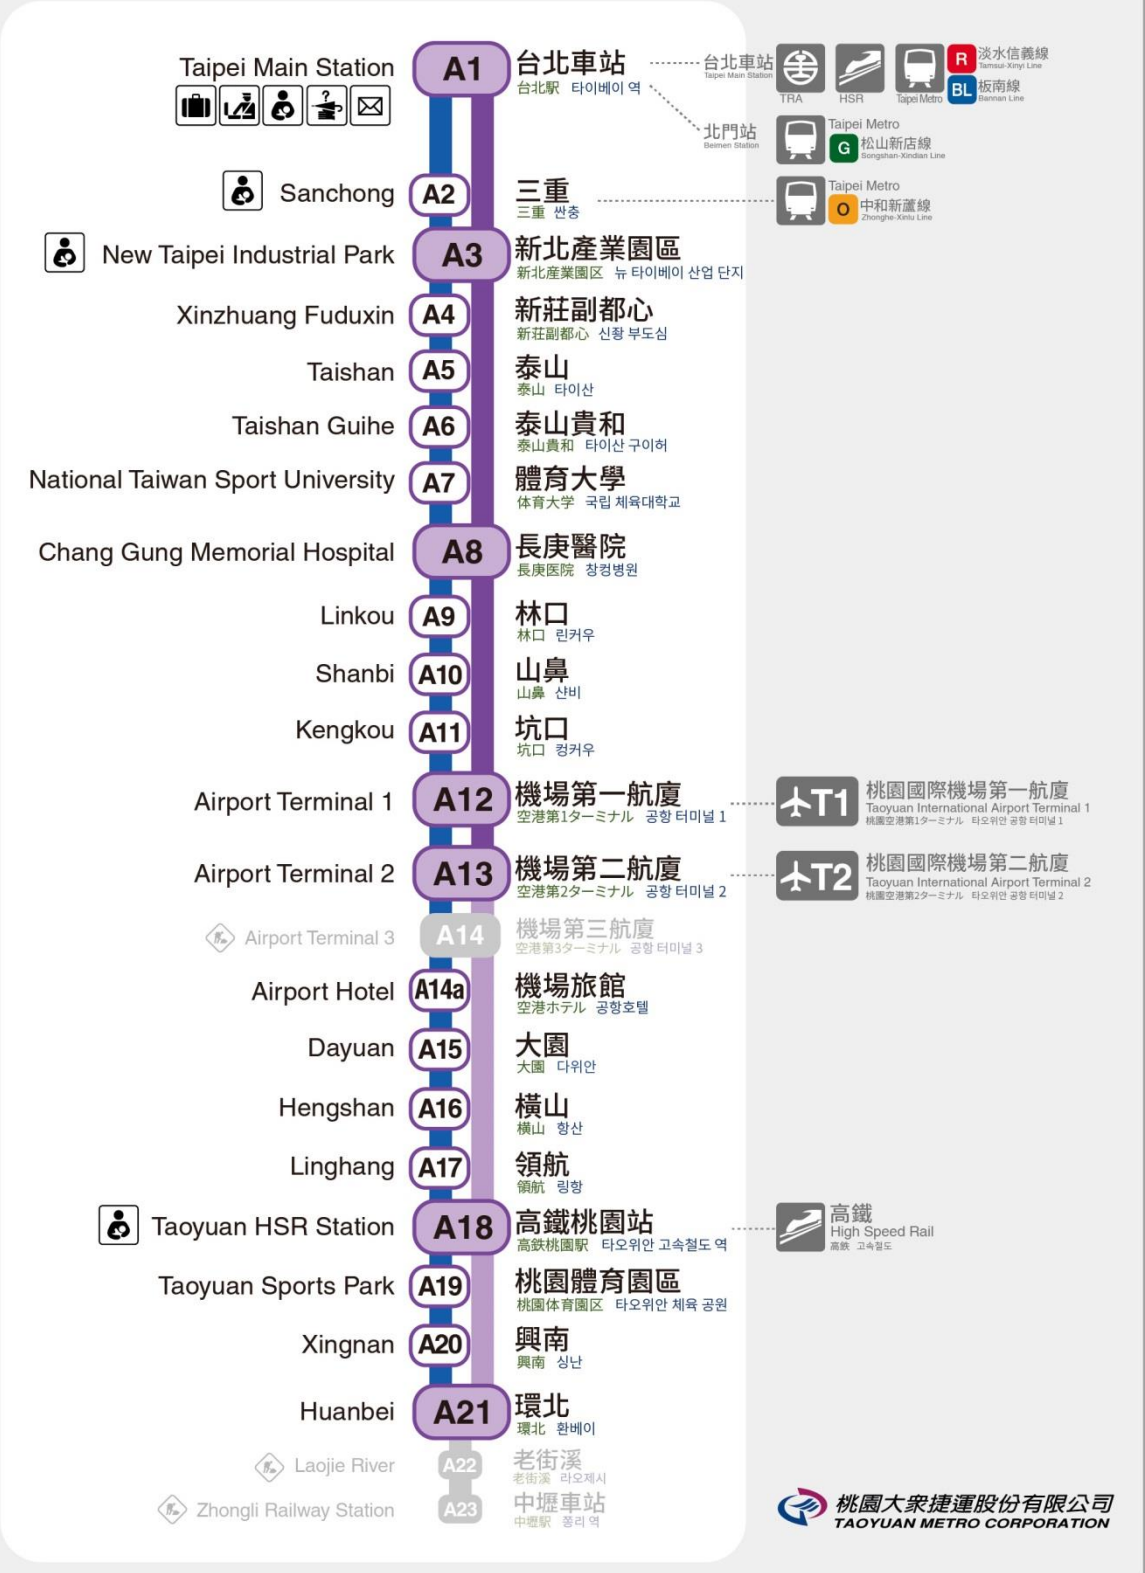

At Taoyuan(THSR) station, please take a taxi to South Garden Hotels & Resorts.

◆ The typical taxi fare: About NTD 300

As an alternative,

At Taoyuan(THSR) station, please take Shuttle Bus to South Garden Hotels & Resorts.

桃園機場捷運系統路線圖

Taoyuan Airport MRT Route Map

圖例 Legend

普通車 Commuter 普通列車 普通열차	各站停靠 Stops at all stations	預辦登機 In-Town Check-in	退稅/海關 Tax Refund/Customs	遺失物中心 Lost & Found
直達車 Express 快速列車 快速열차	停靠 Stops at A1.A3.A8.A12.A13	哺集乳室 Breastfeeding Rm.	郵局 Post Office	興建中車站 Under Construction
直達車 Express 增停 快速列車 快速열차	停靠 Stops at A1.A3.A8.A12.A13.A18.A21			

備註：自2018.3月起，直達車增停A18與A21站班次詳見車站或官網時刻表。
Remark: Effective from March 2018, selected express trains stop at A1,A3,A8,A12,A13,A18 and A21. For further details, please refer to train timetable or our website.

Fig. 1: Taoyuan Airport MRT Route Map